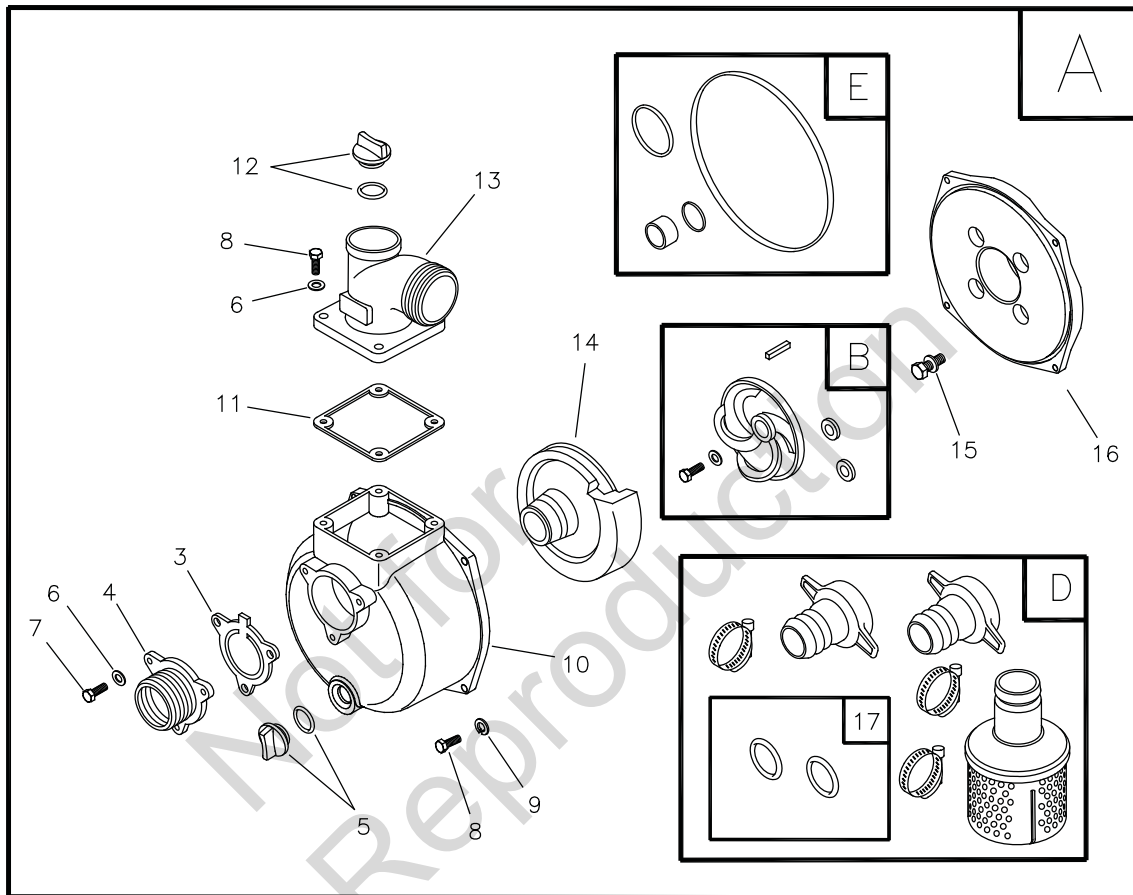

# Illustrated Parts List

## PARTS LIST – MAIN UNIT

### MODELS 073011-0 & 073011-1

Item	Part #	Description
1	865159GS	CRADLE
3	197755GS	VALVE, Check
4	197757GS	FLANGE, Inlet, 3" BSP
5	198057GS	ASSY, Plug
6	*	WASHER, Flat, 3/8 M10
7	*	HHCS, M10 - 1.5 x 20
8	*	HHCS, M10 - 1.5 x 25
9	*	WASHER, Lock M10
10	197753GS	HOUSING, Pump
11	197759GS	GASKET, Out
12	198155GS	ASSY, Plug
13	197761GS	FLANGE, Out, 3" BSP
14	197748GS	VOLUTE, 3"
15	198048GS	ASSY, Fastener
16	197739GS	ADAPTER, Engine
17	197765GS	GASKET, 3"
A	198062GS	ASSY, Housing Pump
B	198156GS	KIT, Impeller
C	197887GS	KIT, Vibration Mount
D	198157GS	KIT, Coupler, 3" BSP
E	198158GS	KIT, Seal

#### Parts Not Illustrated

MS5238	MANUAL, Operator's 073011
198302GS	DECAL, Recoil
198301GS	DECAL, Air Cleaner
198296GS	DECAL, Fuel Tank
198303GS	DECAL, Caution
198305GS	LABEL, Warning
§	ENGINE

**NOTE:** Item letters A - E are service kits and include all parts shown within the box.