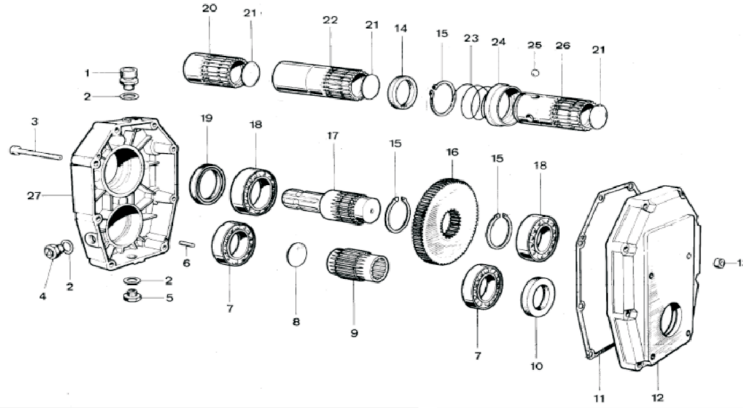

## SPARE PARTS FOR SERIE 70000

No	Description	Quantity
1	Oil breather 3/8" plug	1
2	Gasket	2
3	Socket capscrew M8x70	8
4	Oil level plug 3/8"	1
5	Oil drain plug 3/8"	1
6	Peg	2
7	Bearing type 6009	2
8	Cap DIN 470 $\Phi$ 37	1
9	Pinion Gear	1
10	Sealing ring $\Phi$ 45x65x8	1
11	Gasket	1
12	Cover	1
13	Nut M8	8

14	Ring	1
15	Snap ring $\Phi$ 50	3
16	Ring Gear	1
17	Male P.T.O. shaft 1" 3/8	1
18	Bearing Type 6010	2
19	Sealing Ring $\Phi$ 50x65x8	1
20	Female P.T.O. shaft 1" 3/8 short	1
21	Female P.T.O. shaft 1" 3/8 long	3
22	Female P.T.O. shaft 1" 3/8 long	1
23	Spring	1
24	Ring	1
25	Ball	3
26	Female P.T.O. shaft quick fitting	1
27	Housing	1

## TECHNICAL INFORMATION

Moment/M1 daNm	Moment/M2 daNm	Speed/N1 rpm	Speed/N2 rpm	N2/N1	Power kW	Weight kg
31	31	540	540	1	20	8.1
38	26	540	810	1.5	20	8.1
43	21	540	1080	2	20	8.1
46	18	540	1408	2.5	20	8.1
49	16	540	1620	3	20	8.1
46	13	540	1836	3.5	20	8.1
43.7	11.5	540	2057	3.8	20	8.1

\*Max. Oil Level: 0.35 lt