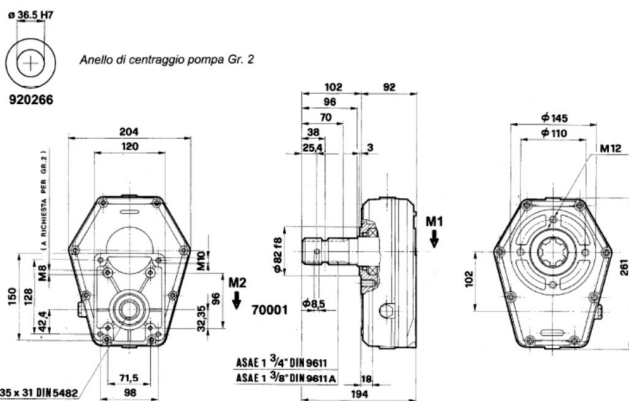

## SPARE PARTS FOR SERIE 70000

No	Description	Quantity
1	Oil breather 3/8" plug	1
2	Gasket	2
3	Socket capscrew M8x70	8
4	Oil level plug 3/8"	1
5	Oil drain plug 3/8"	1
6	Peg	2
7	Bearing type 6009	2
8	Cap DIN 470 $\Phi$ 37	1
9	Pinion Gear	1
10	Sealing ring $\Phi$ 45x65x8	1
11	Gasket	1
12	Cover	1
13	Nut M8	8

14	Ring	1
15	Snap ring $\Phi$ 50	3
16	Ring Gear	1
17	Male P.T.O. shaft 1" 3/8	1
18	Bearing Type 6010	2
19	Sealing Ring $\Phi$ 50x65x8	1
20	Female P.T.O. shaft 1" 3/8 short	1
21	Female P.T.O. shaft 1" 3/8 long	3
22	Female P.T.O. shaft 1" 3/8 long	1
23	Spring	1
24	Ring	1
25	Ball	3
26	Female P.T.O. shaft quick fitting	1
27	Housing	1

## TECHNICAL INFORMATION

Moment/M1 daNm	Moment/M2 daNm	Speed/N1 rpm	Speed/N2 rpm	N2/N1	Power kW	Weight kg
31	31	540	540	1	20	8.1
38	26	540	810	1.5	20	8.1
43	21	540	1080	2	20	8.1
46	18	540	1408	2.5	20	8.1
49	16	540	1620	3	20	8.1
46	13	540	1836	3.5	20	8.1
43.7	11.5	540	2057	3.8	20	8.1

\*Max. Oil Level: 0.35 lt